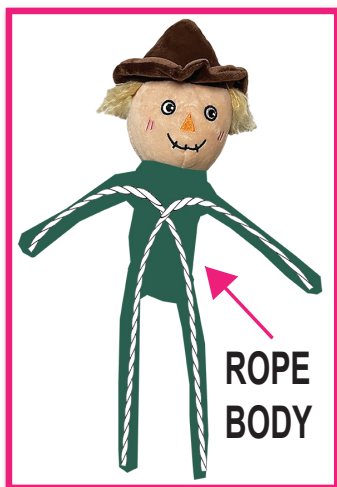

ROPE FILLED FARM FRIENDS

Item No. 767
15" Rope Filled
Farm Friends
UPC: 8-1357902767-1

STRETCHABLES

Item No. 766
20" Stretchables
UPC: 8-1357902766-4

BODY
STRETCHES
WHEN PULLED &
SPRINGS BACK!