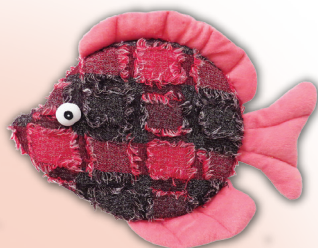

JUMBO SQUEAKERS

Item No. 547
10.5" Blue Claw Crab
UPC: 8-1357902547-9

Item No. 548
10.5" Donna Discus
UPC: 8-1357902548-6

Item No. 549
10.5" Tishy Turtle
UPC: 8-1357902549-3

Item No. 505
10.5" Happy Face
UPC: 8-1357902505-9

Item No. 81
Dump Bin Display
Jumbo Squeaker "Happy Face", Crab,
Discus and Turtle Dog Toys
60 Pieces Per Display
UPC: 8-1357902081-8