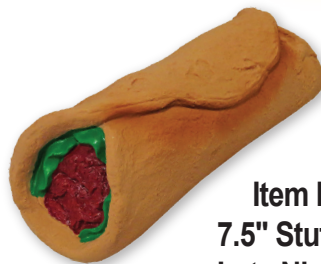

**No
Sharp
Edges!**

**PREMIUM
STUFFED LATEX DOG TOYS**

**Polyfill Stuffing Provides Durability
and Extended Playtime!**

Item No. 713
7.5" Stuffed Latex
Waffle Cone
UPC: 8-1357902713-8

Item No. 702
7.5" Stuffed Latex
Late Night Burrito
UPC: 8-1357902702-2

Item No. 703
7.5" Stuffed Latex
Fairtime Corn Dog
UPC: 8-1357902703-9

Item No. 700
7.5" Stuffed Latex
Juicy Roaster Chicken
UPC: 8-1357902700-8

Item No. 701
7" Stuffed Latex
Totally Soft Cookie
UPC: 8-1357902701-5